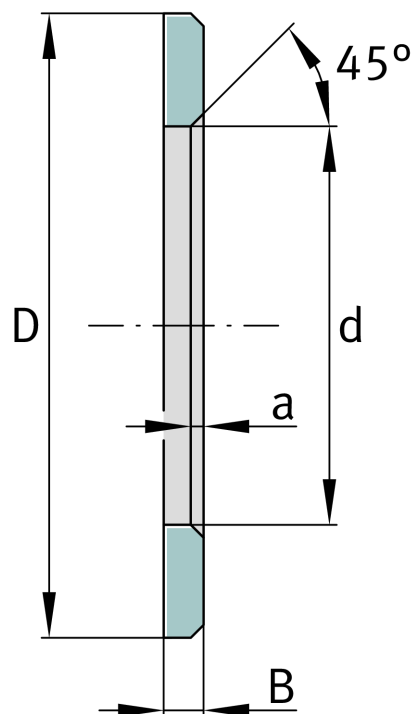


**FAG****LS1528**

Bearing washer

Schaeffler ID:  
0383922080000Bearing washers, suitable for AXK and  
K811

## Technical information

**Main Dimensions & Performance Data**

d	15 mm	Bore diameter track washer
D	28 mm	Outside diameter track washer
B	2.75 mm	Width
	45 °	Chamfer Angle
a <sub>min</sub>	0.5 mm	Chamfer width
	10 g	Weight